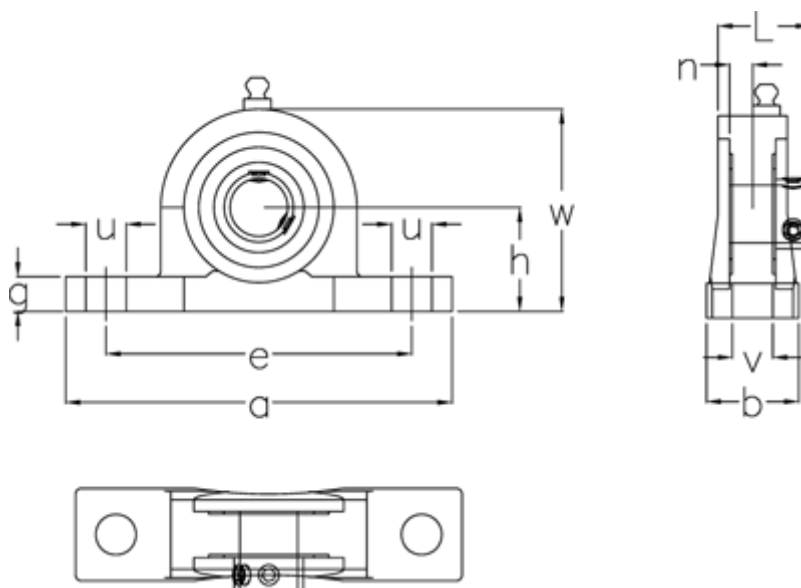

Article number: 54810022083

Description: Pillow block SS UCP208 LDK f/shaft dia.40 mm
All stainless, polished

Measures

a	= 184	L	= 49.2
b	= 54	Nominal drive	= 19
Bearing	= SUC208	u	= 21
Bolt size	= M14	v	= 17
e	= 137	w	= 98
g	= 18	Weight	= 1.72
h	= 49.2		
Housing	= SP208		